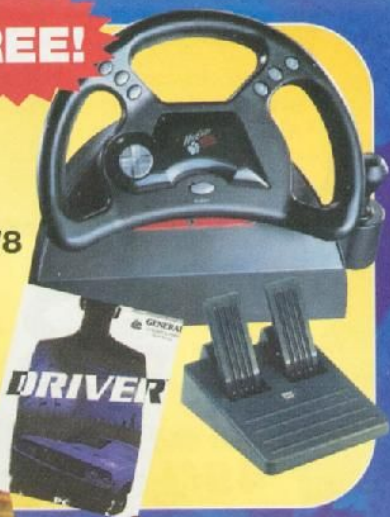

Offer must include purchase of 1 game

**GAMEBOY
COLOUR**

\$79.00 EA

Cat No. 1WK

FREE!
**MAD CATZ
STEERING
WHEEL WITH
PURCHASE OF
DICK JOHNSON V8
AND DRIVER**
\$89.95

G Cat No. 1WL

Sale ends July 20 or while stock lasts.