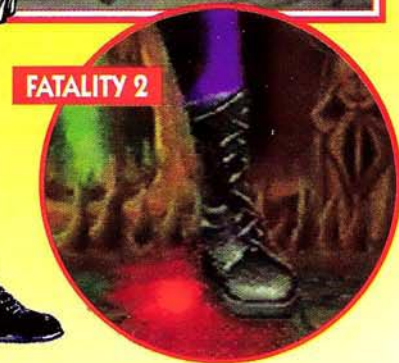

Combos

5 Hit-combo - Voadora com HP,
HP, LP, HP, LP
8 Hit-combo - Voadora com HP,
HP, LP, HP, LP, LK, LK, ← + HK

FATALITY 1

FATALITY 2

MERCENÁRIOS

JAX

Single missile - ← →, HP
 Double missile - → → ← ←, HP
 Ground pound - Segure LK 3 segundos
 Gotcha grab - → →, LP, LP rapidamente várias vezes
 Rushing punch - → →, HK
 Backbreaker - No ar, aperte BL
 Multiple throw - LP, HP rapidamente várias vezes
 FATALITY 1 (Arm Slice) - Perto, segure BL, ↑ ↓ → ↑, solte BL
 FATALITY 2 (Big Jax) - Longe, RUN, BL, RUN, RUN, LK
 BABALITY - ↓ ↓ ↓, LK
 FRIENDSHIP - LK, LK, RUN, RUN, LK
 ANIMALITY - Perto, segure LP, → → ↓ →, solte LP
 PIT FATALITY - ↓ → ↓, LP