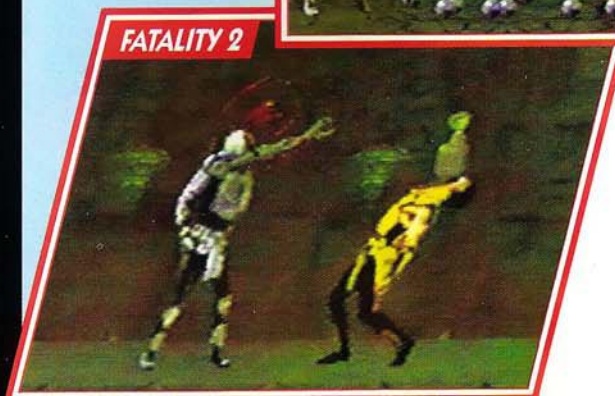

FERAS E CYB

SCORPION

Harpoon - ← ←, LP
Teleport - ↓ ←, HP
Air throw - No ar, BL
FATALITY 1 (Flame) - Longe, ↓ ↓ ↑, HK
FATALITY 2 (Scorpion Attack) - Perto, → → ↓ ↑, RUN
FRIENDSHIP - RUN, RUN, RUN, RUN, ↓
BABALITY - ↓ ← ← →, HP
ANIMALITY - ↑ → ↑ ↑, HK
PIT FATALITY - → → ↑ ↑, LP

Combos

5 Hit-combo - Harpoon, HP, HP, HK, ← + HK
5 Hit-combo - Harpoon, HK, HK, LK, ← + LK
5 Hit-combo - Harpoon, LK, HK, LK, LK

SMOKE

Harpoon - ← ←, LP
Teleport uppercut - → →, LK
Invisibility - ↑ ↑, RUN
Air throw - No ar, BL
FATALITY 1 (Earth Bomb) - Longe, segure BL, ↑ ↑ → ↓
FATALITY 2 (Bomb Swallow) - À distância de um chute, segure RUN + BL, ↓ ↓ → ↑, solte RUN + BL
BABALITY - ↓ ↓ ← ←, HK
FRIENDSHIP - RUN, RUN, RUN, HK
ANIMALITY - Longe, ↓ → →, BL
PIT FATALITY - → → ↓, LK

Combos

6 Hit-combo - Harpoon, HP, HP, LK, HK, LP
7 Hit-combo - Teleport uppercut, Harpoon, HP, HP, LK, HK, LP

FATALITY 2