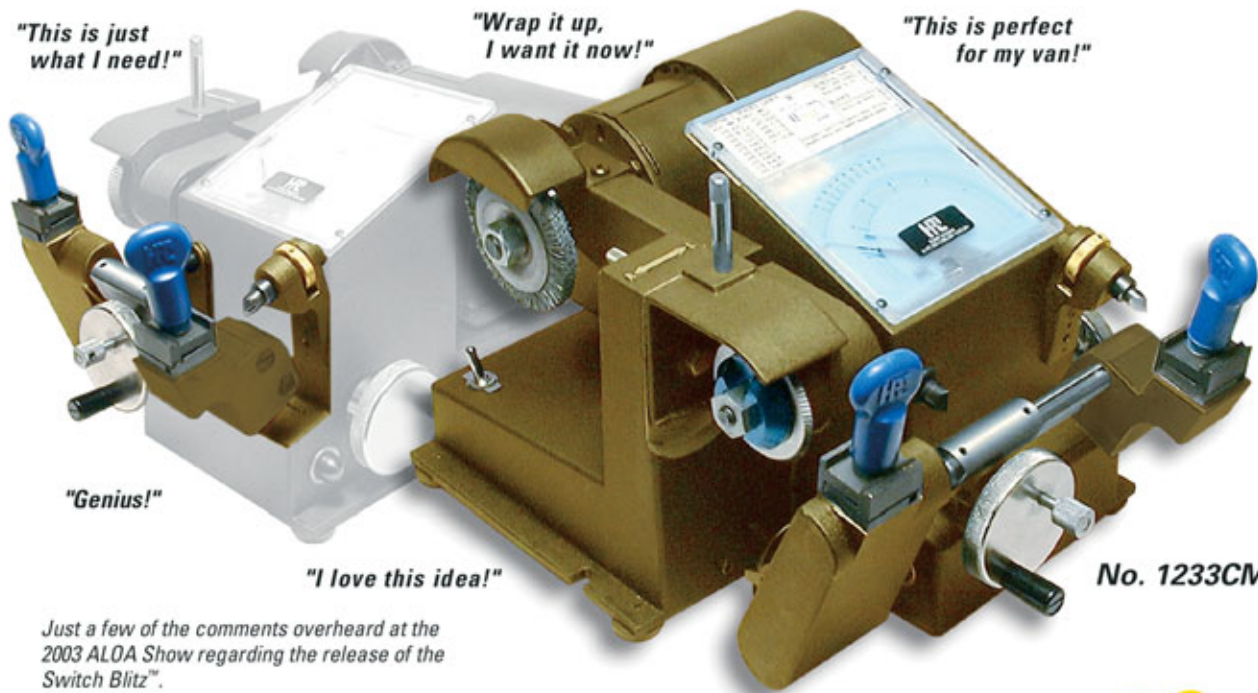

Continued on page 14

NEW FROM HPC!

No, it's not a Blitz™ Machine!

It's the **Switch Blitz™**

2 Machines in 1 - Cut by Code and Duplicate!

"This is just what I need!"

"Wrap it up, I want it now!"

"This is perfect for my van!"

"Genius!"

"I love this idea!"

No. 1233CMSB

Just a few of the comments overheard at the 2003 ALOA Show regarding the release of the Switch Blitz™.

The new Switch Blitz™ combines the best of both worlds. It's a Blitz™ code machine combined with a semi-automatic duplicator. Now you can have two world-class key machines in the bench space of one! Easily switch from code cutting to duplication and back again. The cutter head pivots to cut high security angle cuts by code. With optional adapters the Switch Blitz™ can cut tubular and Tibbe keys effortlessly. It uses the same code cards as your Blitz™ and 1200CM.