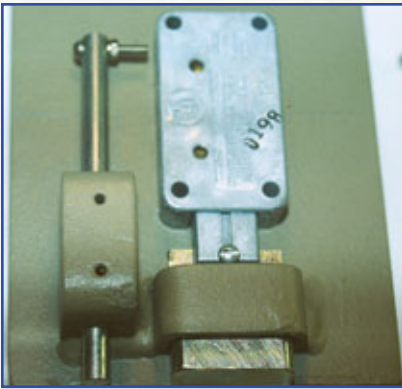

8. Cover removed to set off spring loaded relocker.

For convenience we will consider a right hand mounted lock. Both the guard and the renters plug keyway cutout are at the 9:00 o'clock position when there are no keys inserted in the lock. The bolt is to the left. The keyways, when in the neutral position, in fact point towards the bolt location. The positions of the pins in the S&G lock are at the 5:00 o'clock location. They can be seen with a small flashlight or borescope and must be removed before the lock can be opened. Easy, if you know what you are doing, and it can be confusing if you do not know the secret of the pins and what they do.

In the newer A&B depository units, the A400 Ilco safe deposit locks are used. They also have the extended bolt for the A&B configuration. Instead of using pins inside the lock, certain levers will not drop when the noses are pulled. In this case it is necessary to gently pry down the stuck levers. Once both sets of levers are below the lock stumps, the bolt can be pried to the open position. The lock in this A&B depository is a right-handed lock mounted Vertical Up.

Photograph 7, shows the door of the unit opened. You can see the Ilco extended bolt lock attached to the large door bolt lock. The relocking device is shown to the left in the set position. The cover over the Ilco lock holds the relocker in