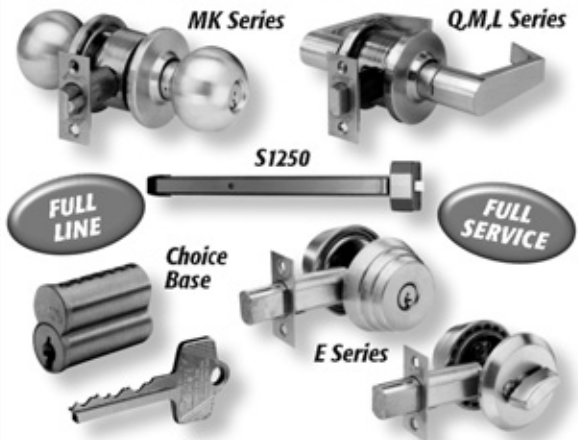

COMMONWEALTH LOCK

COMMONWEALTH LOCK
1853 Massachusetts Ave.
Cambridge, MA 02140
Phone: 617-876-3301 • Fax: 617-661-3168
commonwealth.lock@verizon.net

Circle 317 on Rapid Reply