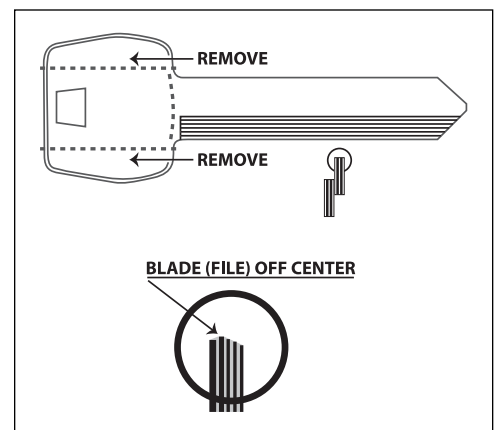

Illustration 3.

By removing a portion from each side of the bow, more up and down motion is afforded, allowing a greater bump on the pins. (See illustration 3.) Then after filling away a small portion of the blade as indicated below, the impressioning marks will