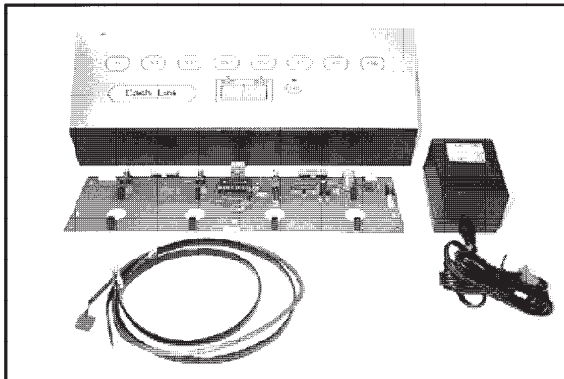

Global Door Controls

5805 Long Creek Park Dr., Ste A
Charlotte, NC 26269-3478
800 #: 800-256-7377
Fax #: 704-376-7655
E Mail : tbattah@globaldoor.com
Web : www.globaldoor.com
Tony Battah
Product Categories : B

Global Safe Corp.

7040 W. Palmetto Park Rd., #4-442
Boca Raton, FL 33433
800 #: 800-545-4947
Fax #: 877-897-3234
Harvey Brodach

Glynn-Johnson

An Ingersoll-Rand Business
2720 Tobey Drive
Indianapolis, IN 46219
800 #: 877-613-8766
317-613-8944
Fax #: 877-424-8494
Web : www.glynn-johnson.com
Chris Casazza, V.P.
Bill Prokup, Mktg. Mgr.
Dawn Orem, Cust. Svc. Mgr.
Product Categories : B

GMS Industries, Inc.

P.O. Box 607-Unit D-1
Ferndale, WA 98248
800 #: 888-774-5625
604-448-1245
Fax #: 604-448-1249
E Mail : info@gmslock.com
Web : www.gmslock.com
Mike Tong President
Ken Erickson Sales Manager
Product Categories : F

Gradient Lens Corporation

207 Tremont Street
Rochester, NY 14608
800 #: 800-536-0790
585-235-2620
Fax #: 585-235-6645
E Mail : harrington@gradientlens.com
Web : www.gradientlens.com
Ken Harrington
Product Categories : H

Graffunder

1405 Adams Ave.
LaGrande, OR 97850
800 #: 866-248-9405
541-962-7233
Fax #: 541-962-0913
E Mail : grafsafe@eoni.com
Web : www.graffundersafes.com
Jennifer Graffunder
Product Categories : H

MANUFACTURERS

MBA USA, INC.

CASH-LINK Parts Set

Replaces obsolete parts in Tidel Tacc II cash handling safes. Call MBA USA for more information. $495.00 + S/H

MBA Tools & Training:
THE RIGHT COMBINATION

Toll Free 1-888-MBA-5495 • Fax (859) 887-9491