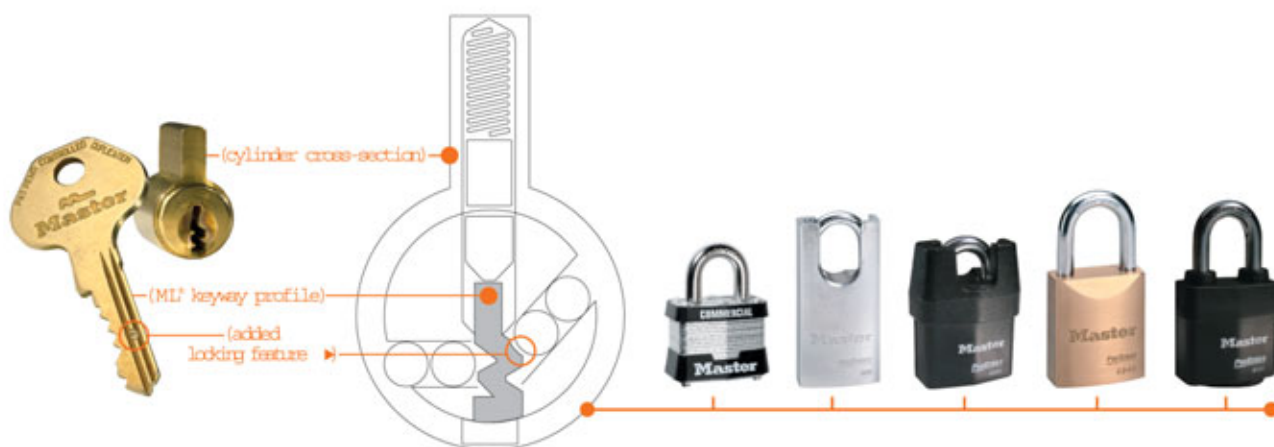

82 _____
Listings of Distributors by Product

90 _____ **130**
Alarm Monitoring Listings _____ *By Hook Or By Crook,*
Part 2
Anatomy of Car Opening Manuals.

92 _____
School Listings

94 _____ **139**
Association Listings _____ *Opening an A&B*
Depository
The key lock can stump you.

DEPARTMENTS

5 *Commentary* _____ **142** *Business Briefs*
134 *Beginner's Corner* _____ **154** *Technitips*
137 *The Lighter Side* _____ **166** *Test Drive*

Cut costs without downsizing security.

The new **ML** key control cylinder system takes a bite out of crime. Not your budget.

Key control. Everyone wants it, but not everyone can afford it. Until now. Master Lock's ML[®] system makes key control security a cost-effective possibility for virtually any business, thanks to an innovative added cylinder locking feature. And with its proprietary, restricted key blank designs, Master Lock's ML[®] system prevents unauthorized personnel from obtaining keys. Plus the ML[®] cylinder fits into almost any Master Lock padlock. Now you can offer greater security to your commercial customers, and lock them in to repeat sales from you. For more information, contact your participating Master Lock distributor or log on to www.masterlock.com, or call us at 1-800-308-9242.

COMMENTARY

Locksmiths Lock Them Up... And Pick Them Open

You might not have much call for locksmiths in an area where people don't lock their doors. Vermont is famous for trusting their neighbors. But statistics show what happens when Vermonters leave their doors unlocked. Remind customers that Trust is Good, But Locks are Better.