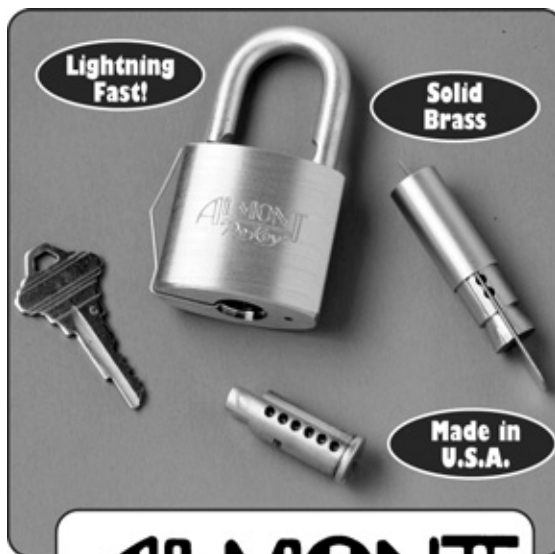

Quick and simple to use for faster, easier marking

NO. E6H

Security Code Stamps
500 different symbols

FREE BROCHURES

HENRY A. EVERS CORP.
72 N. Oxford St., Providence RI 02905

TOLL FREE: 1-800-55-EVERS

Phone: 401-781-4767 Fax: 401-781-9581