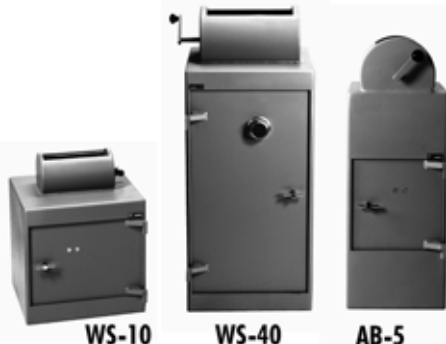

Latch-Gard Co. Inc.

P.O. Box 425
Wakarusa, IN 46573
219-862-2373
Fax #: 219-862-2459
Randall Moyer, President
David Geiger, Vice Pres.
Product Categories : B F

MANUFACTURERS

SAFE CORPORATION
LARGEST DEPOSITORIES IN THE INDUSTRY