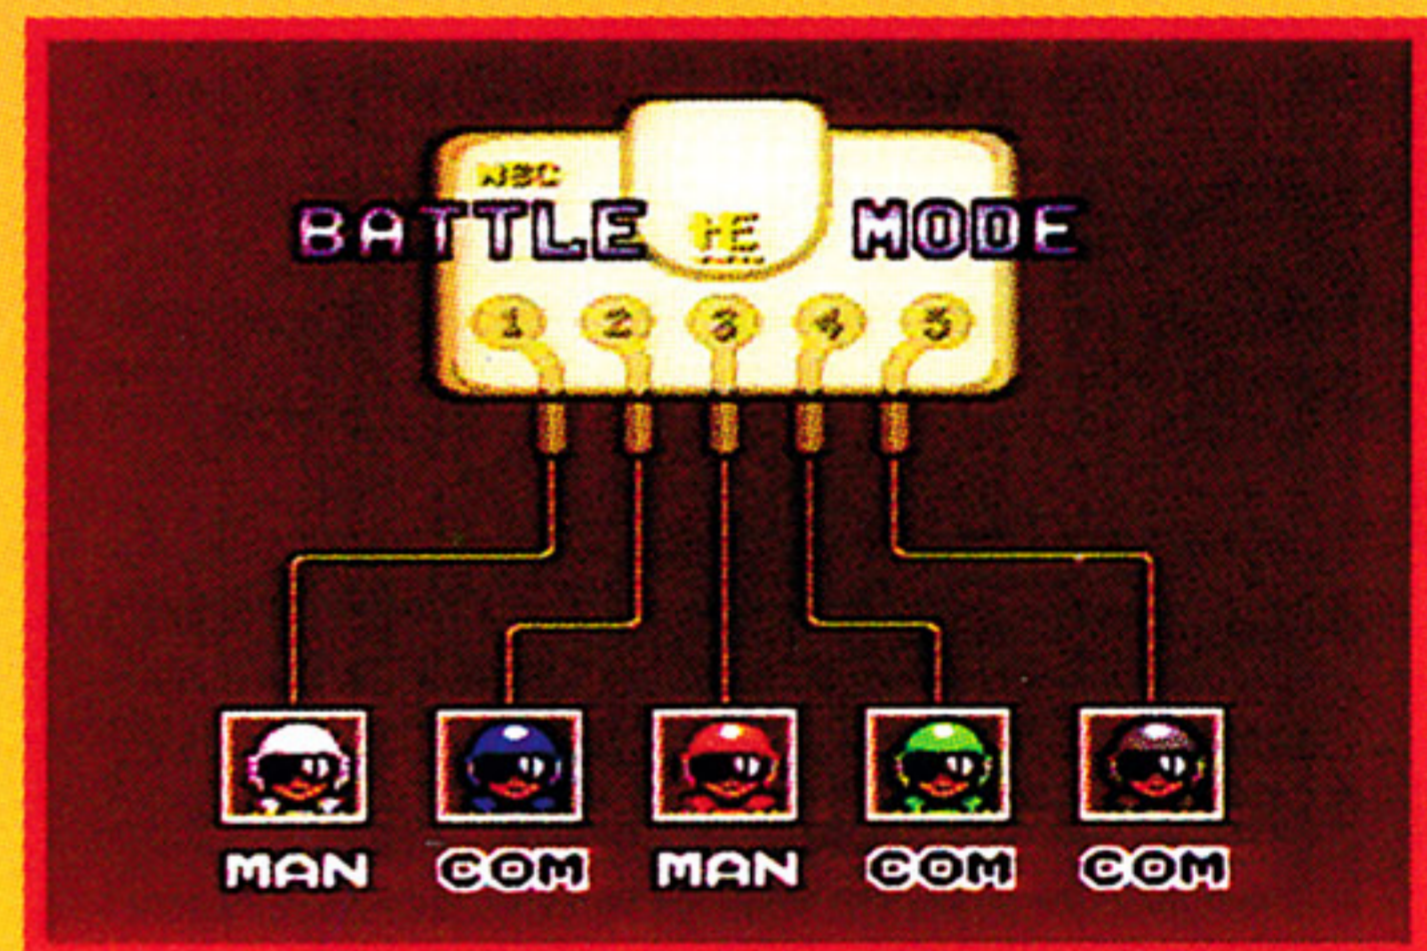

**DUO**

Cartridge

October

# BATTLE LODERUNNER

TGX020094

ONE TO FIVE PLAYER SIMULTANEOUS

Another five-player cart is hitting the Duo! Based on the popular computer game, Battle Lode Runner allows you to have up to five friends play instead of just one. Run around a variety of maze-like stages, while creating traps and finding treasures. This version is better than any of its other incarnations, and contains more play features than ever before.

With the Tap you can work with your friends, or go against them. Dig pits, climb ladders, or hang from cables. The adventures are almost endless, and each game is different from the last. Battle Lode Runner is a sure hit for parties.