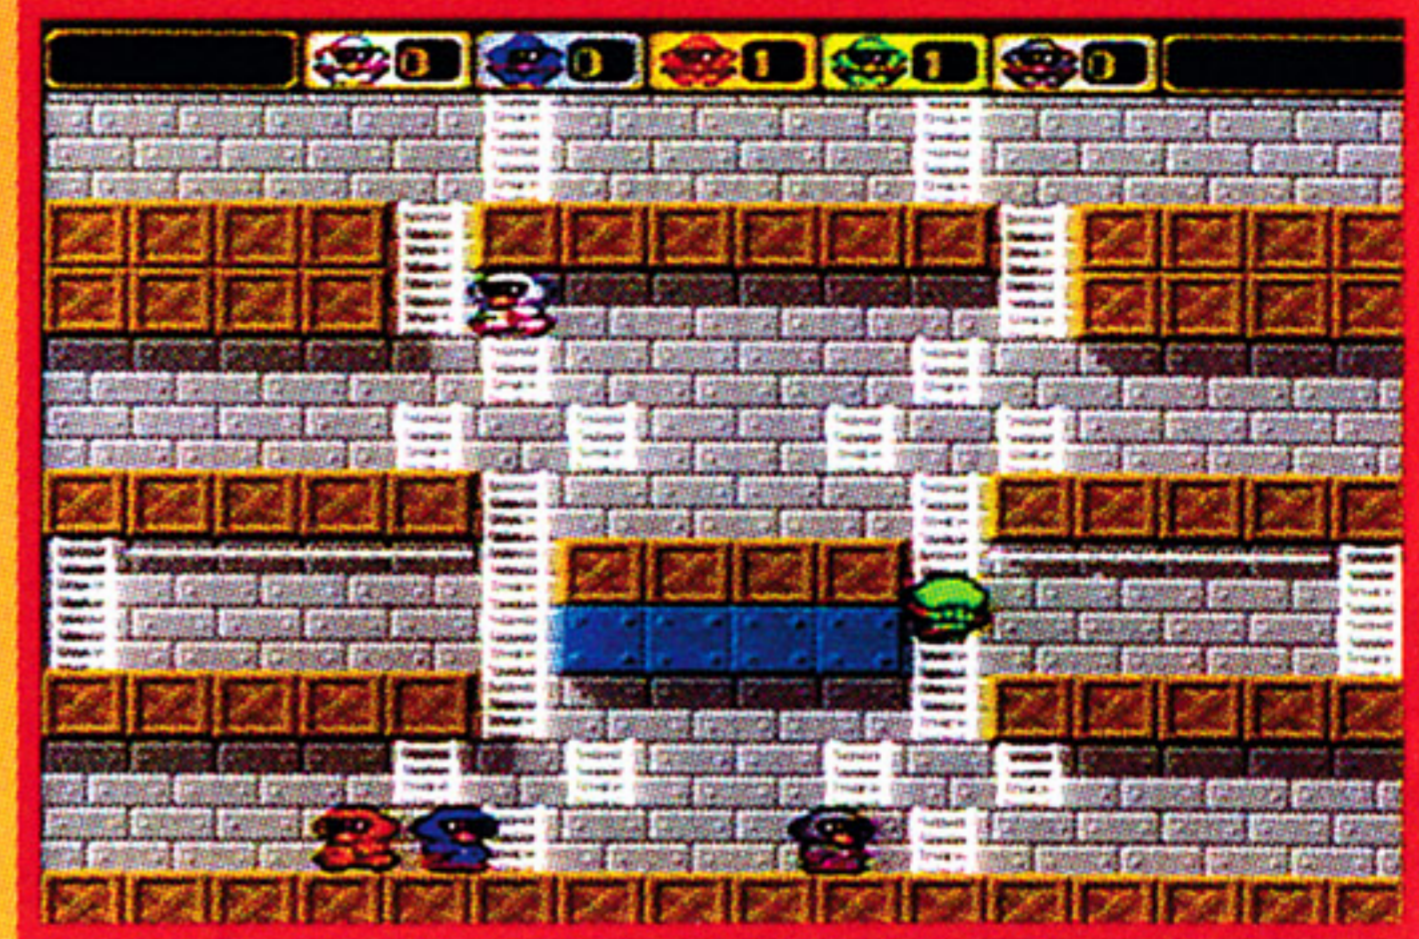

Like the previous game, you'll find great action and mystical magic. But, this time around, it's on Super CD. Using the extra memory, Dungeon Explorer II features an expansive quest, terrific sound, and detailed cinemas that propel the story along.

# BATTLE LODERUNNER

TGX020094

ONE TO FIVE PLAYER SIMULTANEOUS

Another five-player cart is hitting the Duo! Based on the popular computer game, Battle Lode Runner allows you to have up to five friends play instead of just one. Run around a variety of maze-like stages, while creating traps and finding treasures. This version is better than any of its other incarnations, and contains more play features than ever before.

With the Tap you can work with your friends, or go against them. Dig pits, climb ladders, or hang from cables. The adventures are almost endless, and each game is different from the last. Battle Lode Runner is a sure hit for parties.